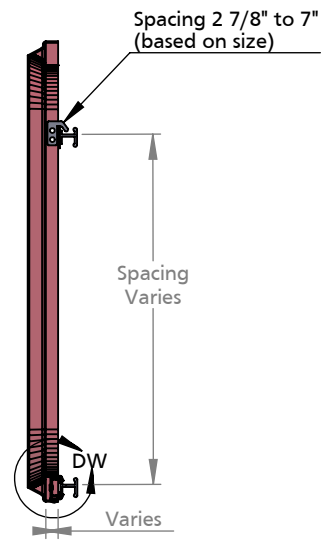

BACK VIEW II SCALE 1:5

SECTION A-A II SCALE 1:5

DETAIL DW II SCALE 1:1

ISOMETRIC VIEW II SCALE 1:3

- Notes:
- 3 styles available (SNAP-LOK, SNAP-LOK A, STANDARD B)
 - Sizes from 4" - 31" (varies by style)
 - Numbers and punctuation available
 - Theatre rating symbols - 12"
 - Mounts w/various hook or clips for attachment to plastic or aluminum H bar track
 - Alum. track mounts to wall w/bar clips.
 - Acrylic track is attached to plastic panels.

TITLE:

SNAP-LOK CHANGEABLE LETTERS

MATERIAL:

C.A.B

PRODUCT TYPE:

PLASTIC CHANGEABLE LETTERS

DWG NO. SNAP10

REV 03/05/15

SCALE: AS INDICATED

SHEET 1 OF 1