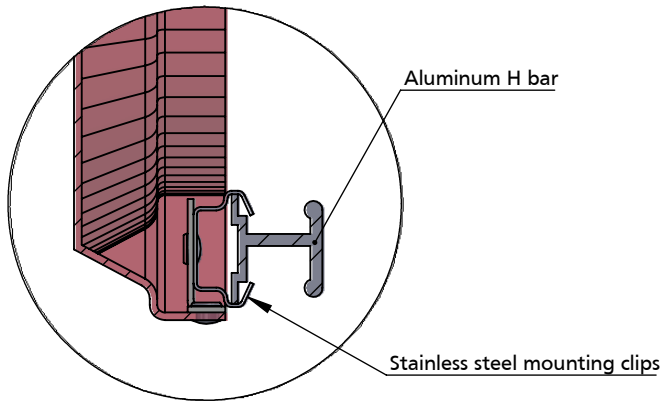

BACK VIEW II SCALE 1:5

SECTION A-A II SCALE 1:5

DETAIL DW II SCALE 1:1

ISOMETRIC VIEW II SCALE 1:3

- Notes:
- 3 styles available (SNAP-LOK, SNAP-LOK A, STANDARD B)
 - Sizes from 4" - 31" (varies by style)
 - Numbers and punctuation available
 - Theatre rating symbols - 12"
 - Mounts w/various hook or clips for attachment to plastic or aluminum H bar track
 - Alum. track mounts to wall w/bar clips.
 - Acrylic track is attached to plastic panels.

TITLE:

SNAP-LOK CHANGEABLE LETTERS

MATERIAL:

C.A.B

PRODUCT TYPE:

PLASTIC CHANGEABLE LETTERS

DWG NO. SNAP10

REV 03/05/15