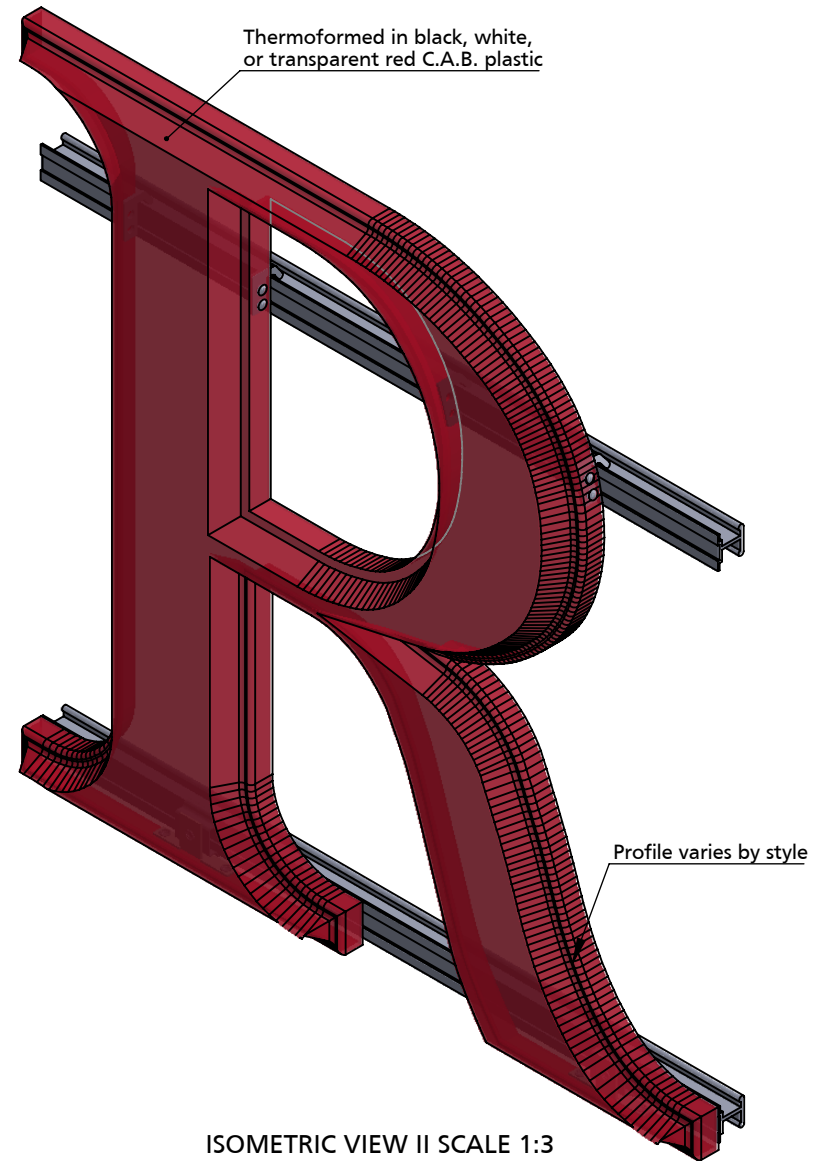

BACK VIEW II SCALE 1:5

SECTION A-A II SCALE 1:5

DETAIL DW II SCALE 1:1

ISOMETRIC VIEW II SCALE 1:3

- Notes:
- 3 styles available (SNAP-LOK, SNAP-LOK A, STANDARD B)
 - Sizes from 4" - 31" (varies by style)
 - Numbers and punctuation available
 - Theatre rating symbols - 12"
 - Mounts w/various hook or clips for attachment to plastic or aluminum H bar track
 - Alum. track mounts to wall w/bar clips.
 - Acrylic track is attached to plastic panels.

TITLE:

SNAP-LOK CHANGEABLE LETTERS

MATERIAL:

C.A.B

PRODUCT TYPE:

PLASTIC CHANGEABLE LETTERS

DWG NO. SNAP10

REV 03/05/15

SCALE: AS INDICATED

SHEET 1 OF 1